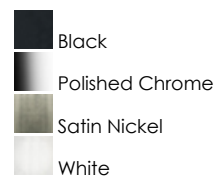

FINISHES OPTION

MATERIAL

Aluminum

RATINGS

Location

ADDITIONAL

OPERATING TEMPERATURE:
-20°C (-4°F), 40°C (104°F)

Always consult a qualified electrician before installing any lighting product.