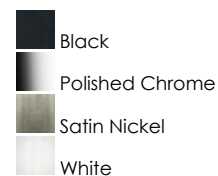

FINISHES OPTION

MATERIAL

Aluminum

RATINGS

Location

ADDITIONAL

OPERATING TEMPERATURE:
-20°C (-4°F), 40°C (104°F)

Always consult a qualified electrician before installing any lighting product.