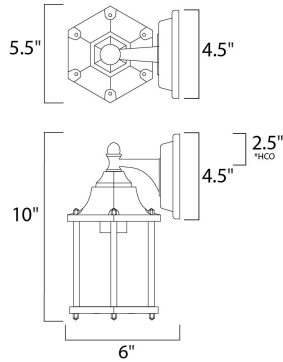

PRODUCT DESCRIPTION

MEASUREMENTS

DIMENSION : 5.5" W x 10." H x 6." Ext
BACK PLATE : 4.5" W x 4.5" H x 2.5" HCO
HANGING WEIGHT : 2.2 lb

LAMPING

INPUT VOLTAGE : 120V
LUMENS : 800 Rated
BULB : 1 x 9W LED (INCLUDED), 9W Total
DIMMABLE : Dimmable
CRI : 80+ CRI
COLOR_TEMP : 3000K

FINISHES OPTION

Rust Patina RP

GLASS

Frosted FT

MATERIAL

Aluminum

RATINGS

Wet Location
Dimmable
LED

ADDITIONAL

INSTALL UP/DOWN:
RATED LIFE 25000 Hours
OPERATING TEMPERATURE:
-20°C (-4°F), 40°C (104°F)

Always consult a qualified electrician before installing any lighting product.