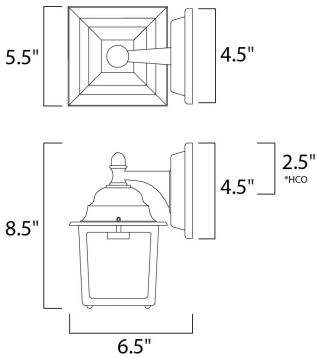

PRODUCT DESCRIPTION

MEASUREMENTS

DIMENSION : 5.5" W x 8.5" H x 6.5" Ext
BACK PLATE : 4.5" W x 4.5" H x 2.5" HCO
HANGING WEIGHT : 1.87 lb

LAMPING

LUMENS : 455 Rated
BULB : 1 x 7W LED LED , 7W Total
BULB INCLUDED : (Included)
DIMMABLE : Triac CL
COLOR_TEMP : 3000K

FINISHES OPTION

- Empire Bronze
- Rust Patina
- White

GLASS

Frosted FT

RATINGS

Wet Location

ADDITIONAL

OPERATING TEMPERATURE:
-20°C (-4°F), 40°C (104°F)

Always consult a qualified electrician before installing any lighting product.