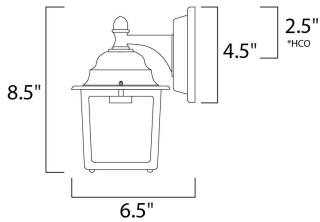

PRODUCT DESCRIPTION

MEASUREMENTS

DIMENSION : 5.5" W x 8.5" H x 6.5" Ext
BACK PLATE : 4.5" W x 4.5" H x 2.5" HCO
HANGING WEIGHT : 1.87 lb

LAMPING

INPUT VOLTAGE : 120V
LUMENS : 800 Rated
BULB : 1 x 9W LED (INCLUDED), 9W Total
DIMMABLE : Dimmable
CRI : 80+ CRI
COLOR_TEMP : 3000K

FINISHES OPTION

Black BK

GLASS

Frosted FT

MATERIAL

Aluminum

RATINGS

Wet Location
Dimmable
LED

ADDITIONAL

INSTALL UP/DOWN:
RATED LIFE 25000 Hours
OPERATING TEMPERATURE:
-20°C (-4°F), 40°C (104°F)

Always consult a qualified electrician before installing any lighting product.

WESTERN DISTRIBUTION CENTER (HEADQUARTER)
253 NORTH VINELAND AVE | CITY OF INDUSTRY, CA 91746
EASTERN DISTRIBUTION CENTER
4200 SHIRLEY DR. | ATLANTA, GA 30336
P. 626.956.4200 | F. 626.956.4225 | maximlighting.com