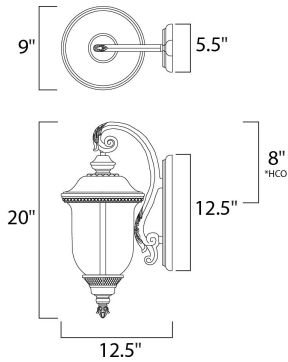

PRODUCT DESCRIPTION

MEASUREMENTS

DIMENSION : 9" W x 20" H x 12.5" Ext
BACK PLATE : 6" W x 13" H x 8" HCO
HANGING WEIGHT : 6.93 lb

LAMPING

INPUT VOLTAGE : 120V
LUMENS : 800 Rated
BULB : 1 x 9W LED E26 Medium , 9W Total
BULB INCLUDED : (Included)
DIMMABLE :
CRI : 90+ CRI
COLOR_TEMP : 3000K

FINISHES OPTION

Oriental Bronze

GLASS

Mocha MO

MATERIAL

Die Cast Aluminum

RATINGS

cETLus
Wet Location
JA8 Bulb In

ADDITIONAL

RATED LIFE 25000 Hours
OPERATING TEMPERATURE:
-20°C (-4°F), 40°C (104°F)

Always consult a qualified electrician before installing any lighting product.