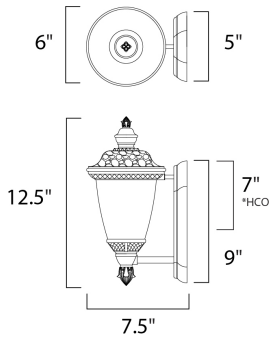

PRODUCT DESCRIPTION