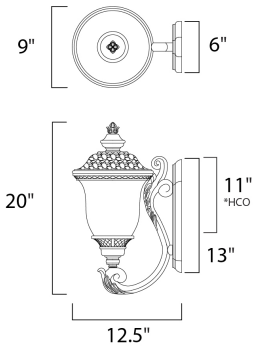

PRODUCT DESCRIPTION