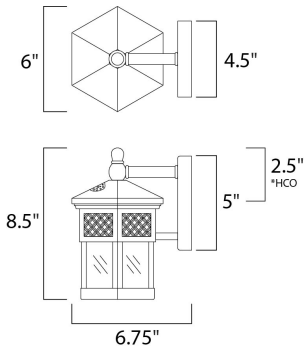

PRODUCT DESCRIPTION

MEASUREMENTS

DIMENSION : 11.75" W x 23.5" H x 13.25" Ext
BACK PLATE : 5" W x 8.5" H x 10" HCO
HANGING WEIGHT : 16.53 lb

LAMPING

INPUT VOLTAGE : 120V
LUMENS : 1,355 Rated
BULB : 1 x 12W LED E26 Medium , 12W Total
BULB INCLUDED : (Included)
DIMMABLE :
CRI : 90+ CRI
COLOR_TEMP : 3000K

FINISHES OPTION

Country Forge

GLASS

Frosted Seedy FS

MATERIAL

Forged Iron

RATINGS

cETLus
Wet Location
JA8 Bulb In

ADDITIONAL

RATED LIFE 25000 Hours
OPERATING TEMPERATURE:
-20°C (-4°F), 40°C (104°F)

Always consult a qualified electrician before installing any lighting product.