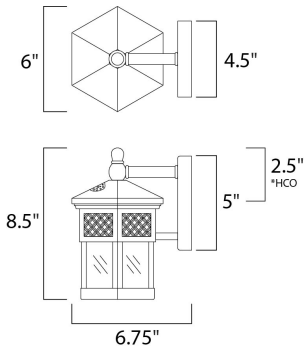

PRODUCT DESCRIPTION

MEASUREMENTS

DIMENSION : 6" W x 8.5" H x 6.75" Ext
BACK PLATE : 4.5" W x 5" H x 2.5" HCO
HANGING WEIGHT : 3.35 lb

LAMPING

INPUT VOLTAGE : 120V
LUMENS : 900 Rated
BULB : 1 x 9W LED E26 Medium , 9W Total
BULB INCLUDED : (Included)
DIMMABLE :
CRI : 90+ CRI
COLOR_TEMP : 3000K

FINISHES OPTION

Country Forge

GLASS

Frosted Seedy FS

MATERIAL

Forged Iron

RATINGS

cETLus
Wet Location
JA8 Bulb In

ADDITIONAL

RATED LIFE 25000 Hours
OPERATING TEMPERATURE:
-20°C (-4°F), 40°C (104°F)

Always consult a qualified electrician before installing any lighting product.