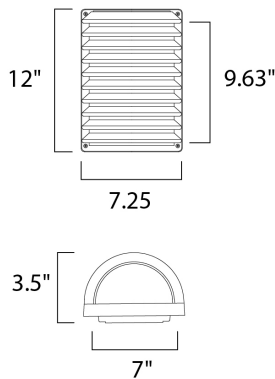

**MEASUREMENTS**

DIMENSION : 7.25" W x 12" H x 3.5" Ext  
 BACK PLATE : 7" W x 9.75" H x 6" HCO  
 HANGING WEIGHT : 4.25 lb

**LAMPING**

INPUT VOLTAGE : 120V  
 LUMENS : 1,355 Rated  
 BULB : 1 x 12W LED E26 Medium , 12W Total  
 BULB INCLUDED : (Included)  
 DIMMABLE :  
 CRI : 90+ CRI  
 COLOR\_TEMP : 3000K