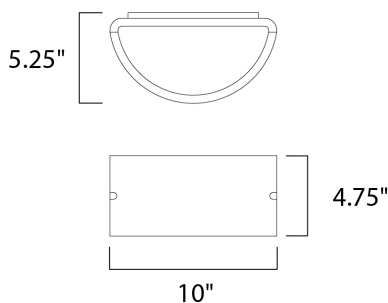

MEASUREMENTS

DIMENSION : 10" W x 4.75" H x 5.25" Ext
 BACK PLATE : 3.75" W x 3.75" H x 2.5" HCO
 HANGING WEIGHT : 2.38 lb

LAMPING

INPUT VOLTAGE : 120V
 LUMENS : 1,355 Rated
 BULB : 1 x 12W LED E26 Medium , 12W Total
 BULB INCLUDED : (Included)
 DIMMABLE : Triac CL
 CRI : 90+ CRI
 COLOR_TEMP : 3000K