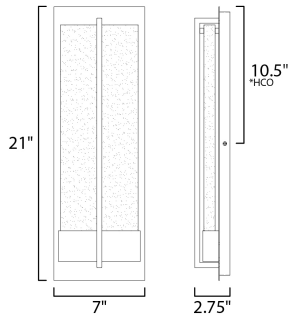

PRODUCT DESCRIPTION

This popular outdoor collection gets an improved facelift and has additional sizes for a more complete collection. The Black finish presents a dramatic background for the solid block of Bubble Glass that is brightly illuminated by the LED concealed in the top housing.

MEASUREMENTS

DIMENSION : 7" L 21" H x 2.75" Ext
BACK PLATE : 7" W x 21" H x 10.5" HCO
HANGING WEIGHT : 13.64 lb

LAMPING

INPUT VOLTAGE : 120V
LUMENS : 800 Rated (640 Del.)
BULB : 1 x 9W LED PCB Integrated , 9W Total
BULB INCLUDED : (Integrated)
DIMMABLE : Electronic Low Voltage (ELV)
CRI : 90 CRI
COLOR_TEMP : 3000K
LIGHTING_DIRECTION : Indirect

FINISHES OPTION

Black

GLASS

Bubble Glass BG

MATERIAL

Aluminum + Glass

RATINGS

cETLus
Wet Location
For OutdoorADA
DARKSKY

ADDITIONAL

INSTALL UP/DOWN: Down
RATED LIFE 30000 Hours
OPERATING TEMPERATURE:
-20°C (-4°F), 40°C (104°F)

Always consult a qualified electrician before installing any lighting product.