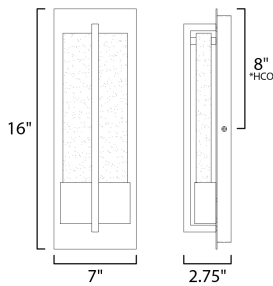

LAMPING

INPUT VOLTAGE : 120V
LUMENS : 800 Rated (640 Del.)
BULB : 1 x 9W LED PCB Integrated , 9W Total
BULB INCLUDED : (Integrated)
DIMMABLE : Electronic Low Voltage (ELV)
CRI : 90+ CRI
COLOR_TEMP : 3000K
LIGHTING_DIRECTION : Indirect