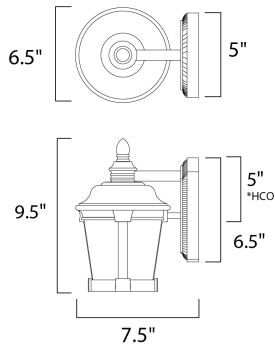

PRODUCT DESCRIPTION

MEASUREMENTS

DIMENSION : 6.5" W x 9.5" H x 7.5" Ext
BACK PLATE : 5" W x 6.5" H x 5" HCO
HANGING WEIGHT : 2.11 lb

LAMPING

INPUT VOLTAGE : 120V
LUMENS : 800 Rated
BULB : 1 x 9W LED E26 Medium , 9W Total
BULB INCLUDED : (Included)
DIMMABLE :
CRI : 90+ CRI
COLOR_TEMP : 3000K

FINISHES OPTION

Bronze

GLASS

Frosted Seedy FS

MATERIAL

Die Cast Aluminum + Glass

RATINGS

cETLus
Wet Location
JA8 Bulb In

ADDITIONAL

RATED LIFE 25000 Hours
OPERATING TEMPERATURE:
-20°C (-4°F), 40°C (104°F)

Always consult a qualified electrician before installing any lighting product.