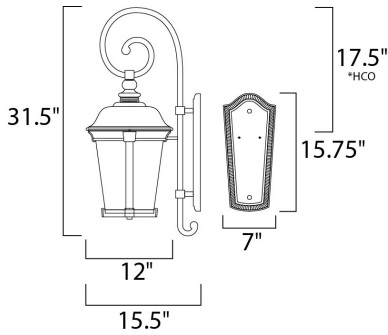

PRODUCT DESCRIPTION

MEASUREMENTS

- DIMENSION : 12" W x 31.5" H x 15.5" Ext
- BACK PLATE : 7" W x 15.75" H x 15.5" HCO
- HANGING WEIGHT : 11.88 lb

LAMPING

- INPUT VOLTAGE : 120V
- LUMENS : 1,100 Rated
- BULB : 1 x 12W LED E26 Medium , 12W Total
- BULB INCLUDED : (Included)
- DIMMABLE :
- CRI : 90+ CRI
- COLOR_TEMP : 3000K

FINISHES OPTION

GLASS

Frosted Seedy FS

MATERIAL

Die Cast Aluminum + Glass

RATINGS

cETLus
Wet Location
JA8 Bulb In

ADDITIONAL

RATED LIFE 25000 Hours
OPERATING TEMPERATURE:
-20°C (-4°F), 40°C (104°F)

Always consult a qualified electrician before installing any lighting product.