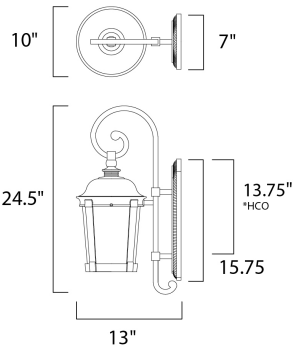

PRODUCT DESCRIPTION

MEASUREMENTS

DIMENSION : 10" W x 24.5" H x 13" Ext
BACK PLATE : 7" W x 15.75" H x 13.5" HCO
HANGING WEIGHT : 7.37 lb

LAMPING

INPUT VOLTAGE : 120V
LUMENS : 1,100 Rated
BULB : 1 x 12W LED E26 Medium , 12W Total
BULB INCLUDED : (Included)
DIMMABLE :
CRI : 90+ CRI
COLOR_TEMP : 3000K

FINISHES OPTION

Bronze

GLASS

Frosted Seedy FS

MATERIAL

Die Cast Aluminum + Glass

RATINGS

cETLus
Wet Location
JA8 Bulb In

ADDITIONAL

RATED LIFE 25000 Hours
OPERATING TEMPERATURE:
-20°C (-4°F), 40°C (104°F)

Always consult a qualified electrician before installing any lighting product.