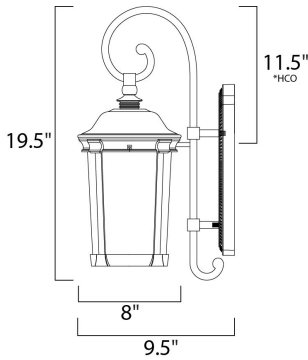

PRODUCT DESCRIPTION

MEASUREMENTS

DIMENSION : 8" W x 19.5" H x 9.5" Ext
BACK PLATE : 5" W x 10.5" H x 11.5" HCO
HANGING WEIGHT : 4.82 lb

LAMPING

INPUT VOLTAGE : 120V
LUMENS : 800 Rated
BULB : 1 x 9W LED E26 Medium , 9W Total
BULB INCLUDED : (Included)
DIMMABLE :
CRI : 90+ CRI
COLOR_TEMP : 3000K

FINISHES OPTION

Bronze

GLASS

Frosted Seedy FS

MATERIAL

Die Cast Aluminum + Glass

RATINGS

cETLus
Wet Location
JA8 Bulb In

ADDITIONAL

RATED LIFE 25000 Hours
OPERATING TEMPERATURE:
-20°C (-4°F), 40°C (104°F)

Always consult a qualified electrician before installing any lighting product.