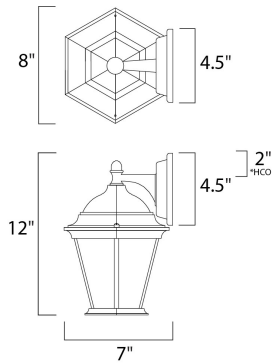

PRODUCT DESCRIPTION

MEASUREMENTS

DIMENSION : 8" W x 12" H x 7" Ext
BACK PLATE : 4.53" W x 4.53" H x 5" HCO
HANGING WEIGHT : 2.2 lb

LAMPING

INPUT VOLTAGE : 120V
LUMENS : 900 Rated
BULB : 1 x 9W LED E26 Medium , 9W Total
BULB INCLUDED : (Included)
DIMMABLE :
CRI : 90+ CRI
COLOR_TEMP : 3000K

FINISHES OPTION

Black

GLASS

Frosted FT

MATERIAL

Die Cast Aluminum

RATINGS

cETLus
Wet Location
JA8 Bulb In

ADDITIONAL

RATED LIFE 25000 Hours
OPERATING TEMPERATURE:
-20°C (-4°F), 40°C (104°F)

Always consult a qualified electrician before installing any lighting product.