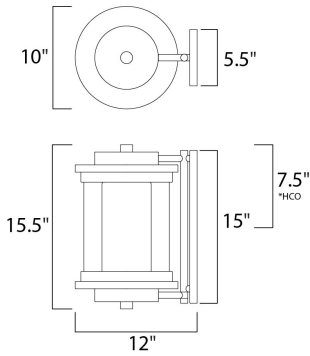

PRODUCT DESCRIPTION

MEASUREMENTS

DIMENSION : 10" W x 15.5" H x 12" Ext
BACK PLATE : 5.5" W x 15" H x 7.5" HCO
HANGING WEIGHT : 11.8 lb

LAMPING

INPUT VOLTAGE : 120V
LUMENS : 1,100 Rated
BULB : 1 x 12W LED GU24 , 12W Total
BULB INCLUDED : (Included)
DIMMABLE : Triac CL
CRI : 80+ CRI
COLOR_TEMP : 3000K

FINISHES OPTION

Anthracite

GLASS

Clear and Frosted CLFT

MATERIAL

Die Cast Aluminum

RATINGS

cETLus
Wet Location

ADDITIONAL

RATED LIFE 25000 Hours
OPERATING TEMPERATURE:
-20°C (-4°F), 40°C (104°F)

Always consult a qualified electrician before installing any lighting product.