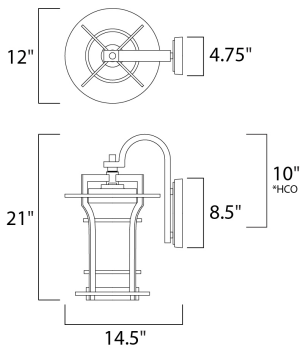

PRODUCT DESCRIPTION

MEASUREMENTS

DIMENSION : 12" W x 21" H x 14.5" Ext
BACK PLATE : 4.75" W x 8.5" H x 10" HCO
HANGING WEIGHT : 14.5 lb

LAMPING

INPUT VOLTAGE : 120V
LUMENS : 1,100 Rated
BULB : 1 x 12W LED LED , 12W Total
BULB INCLUDED : (Included)
DIMMABLE : Triac CL
CRI : 80+ CRI
COLOR_TEMP : 3000K

FINISHES OPTION

Black Oxide

GLASS

Water Glass WG

MATERIAL

Die Cast Aluminum

RATINGS

Wet Location

ADDITIONAL

RATED LIFE 25000 Hours
OPERATING TEMPERATURE:
-20°C (-4°F), 40°C (104°F)

Always consult a qualified electrician before installing any lighting product.