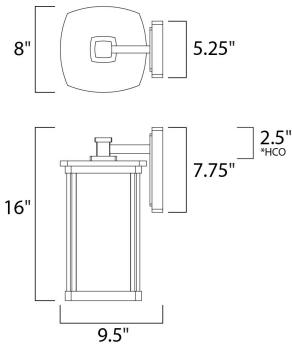

PRODUCT DESCRIPTION

MEASUREMENTS

DIMENSION : 8." W x 16." H x 9.5" Ext
BACK PLATE : 5.25" W x 7.75" H x 2.5" HCO
HANGING WEIGHT : 5.72 lb

LAMPING

INPUT VOLTAGE : 120V
LUMENS : 1,100 Rated (0 Del.)
BULB : 1 x 12W LED (INCLUDED), 12W Total
DIMMABLE : Dimmable
CRI : 80+ CRI
COLOR_TEMP : 3000K

FINISHES OPTION

Bronze BZ

GLASS

Frosted Seedy FS

MATERIAL

Die Cast Aluminum

RATINGS

Wet Location
Dimmable
LED

ADDITIONAL

INSTALL UP/DOWN:
RATED LIFE 25000 Hours
OPERATING TEMPERATURE:
-20°C (-4°F), 40°C (104°F)

Always consult a qualified electrician before installing any lighting product.