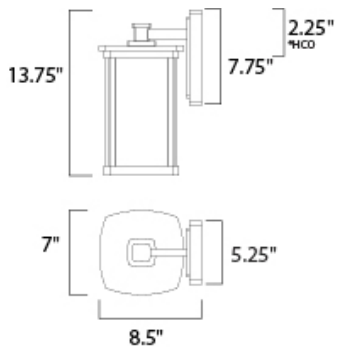

PRODUCT DESCRIPTION

MEASUREMENTS

DIMENSION : 7" W x 13.75" H x 8.5" Ext
BACK PLATE : 5.25" W x 7.75" H x 2.5" HCO
HANGING WEIGHT : 4.62 lb

LAMPING

LUMENS : 455 Rated
BULB : 1 x 7W LED LED , 7W Total
BULB INCLUDED : (Included)
DIMMABLE :
COLOR_TEMP : 3000K

FINISHES OPTION

Platinum

GLASS

Frosted Seedy FS

RATINGS

Wet Location

ADDITIONAL

OPERATING TEMPERATURE:
-20°C (-4°F), 40°C (104°F)

Always consult a qualified electrician before installing any lighting product.