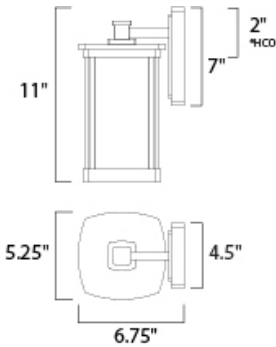

PRODUCT DESCRIPTION

MEASUREMENTS

DIMENSION : 5.25" W x 11" H x 6.75" Ext
BACK PLATE : 4.5" W x 7" H x 2.5" HCO
HANGING WEIGHT : 2.86 lb

LAMPING

LUMENS : 455 Rated
BULB : 1 x 7W LED LED , 7W Total
BULB INCLUDED : (Included)
DIMMABLE : Triac CL
COLOR_TEMP : 3000K

FINISHES OPTION

- Bronze
- Platinum

GLASS

Frosted Seedy FS

RATINGS

Wet Location

ADDITIONAL

OPERATING TEMPERATURE:
-20°C (-4°F), 40°C (104°F)

Always consult a qualified electrician before installing any lighting product.