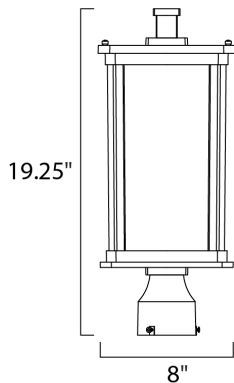

PRODUCT DESCRIPTION

MEASUREMENTS

DIMENSION : 8." W x 19.25" H
 HANGING WEIGHT : 6.6 lb

LAMPING

INPUT VOLTAGE : 120V
 LUMENS : 1,100 Rated
 BULB : 1 x 12W LED (INCLUDED), 12W Total
 DIMMABLE : Dimmable
 CRI : 80+ CRI
 COLOR_TEMP : 3000K