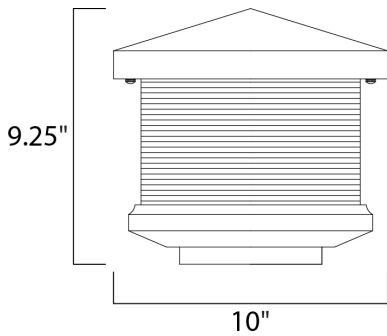

PRODUCT DESCRIPTION

MEASUREMENTS

DIMENSION : 10" L x 10" W x 9.25" H
 HANGING WEIGHT : 9.9 lb

LAMPING

INPUT VOLTAGE : 120V
 LUMENS : 960 Rated
 BULB : 1 x 12W LED AC Integrated , 12W Total
 BULB INCLUDED : (Integrated)
 DIMMABLE : Triac CL
 CRI : 90+ CRI
 COLOR_TEMP : 3000K
 LIGHTING_DIRECTION : Down