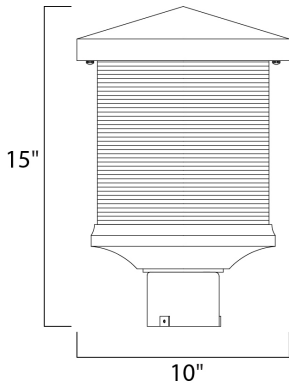

PRODUCT DESCRIPTION

MEASUREMENTS

DIMENSION : 10" L x 10" W x 15" H
 HANGING WEIGHT : 14.3 lb

LAMPING

INPUT VOLTAGE : 120V
 LUMENS : 960 Rated
 BULB : 1 x 12W LED AC Integrated , 12W Total
 BULB INCLUDED : (Integrated)
 DIMMABLE : Triac CL
 CRI : 90+ CRI
 COLOR_TEMP : 3000K
 LIGHTING_DIRECTION : Down