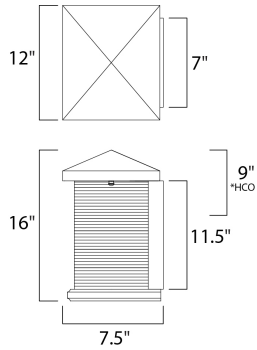

PRODUCT DESCRIPTION