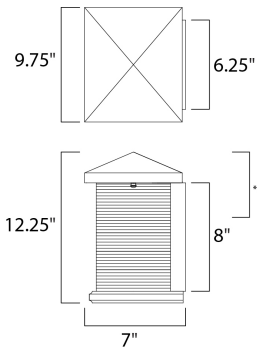

PRODUCT DESCRIPTION