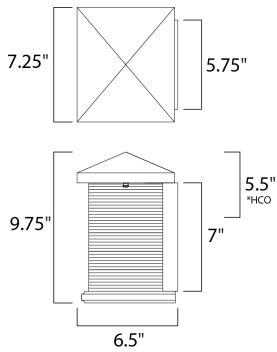

PRODUCT DESCRIPTION

MEASUREMENTS

DIMENSION : 7.25" W x 9.75" H x 6.5" Ext
BACK PLATE : 5.75" W x 7" H x 5.5" HCO
HANGING WEIGHT : 8.14 lb

LAMPING

INPUT VOLTAGE : 120V
LUMENS : 640 Rated
BULB : 1 x 8W LED AC Integrated , 8W Total
BULB INCLUDED : (Integrated)
DIMMABLE : Triac CL
CRI : 90+ CRI
COLOR_TEMP : 3000K
LIGHTING_DIRECTION : Down

FINISHES OPTION

Earth Tone

GLASS

Clear CL

MATERIAL

Vivex

RATINGS

cETLus
Wet Location
For Outdoor

ADDITIONAL

INSTALL UP/DOWN: Up

Always consult a qualified electrician before installing any lighting product.