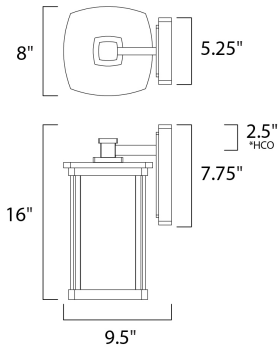

PRODUCT DESCRIPTION

MEASUREMENTS

DIMENSION : 8" W x 16" H x 9.5" Ext
BACK PLATE : 5.25" W x 7.75" H x 2.5" HCO
HANGING WEIGHT : 8.45 lb

LAMPING

INPUT VOLTAGE : 120V
LUMENS : 1,100 Rated
BULB : 1 x 12W LED GU24 , 12W Total
BULB INCLUDED : (Included)
DIMMABLE : Triac CL
CRI : 80+ CRI
COLOR_TEMP : 3000K

FINISHES OPTION

Bronze

GLASS

Seedy and Wilshire CDWS

MATERIAL

Die Cast Aluminum

RATINGS

cETLus
Wet Location

ADDITIONAL

INSTALL UP/DOWN: Up
RATED LIFE 25000 Hours
OPERATING TEMPERATURE:
-20°C (-4°F), 40°C (104°F)

Always consult a qualified electrician before installing any lighting product.