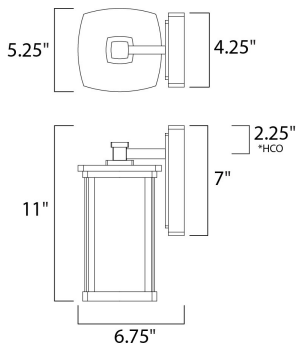

PRODUCT DESCRIPTION

MEASUREMENTS

DIMENSION : 5.25" W x 11" H x 6.75" Ext
BACK PLATE : 4.25" W x 7" H x 2.25" HCO
HANGING WEIGHT : 3.6 lb

LAMPING

INPUT VOLTAGE : 120V
LUMENS : 800 Rated
BULB : 1 x 9W LED LED , 9W Total
BULB INCLUDED : (Included)
DIMMABLE : Triac CL
CRI : 80+ CRI
COLOR_TEMP : 3000K

FINISHES OPTION

Bronze

GLASS

Seedy and Wilshire CDWS

MATERIAL

Die Cast Aluminum

RATINGS

Wet Location

ADDITIONAL

INSTALL UP/DOWN: Up
RATED LIFE 25000 Hours
OPERATING TEMPERATURE:
-20°C (-4°F), 40°C (104°F)

Always consult a qualified electrician before installing any lighting product.