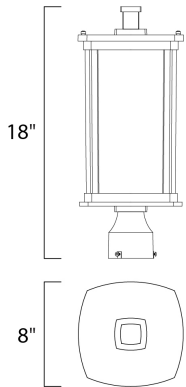

PRODUCT DESCRIPTION

MEASUREMENTS

DIMENSION : 8" L x 8" W x 18" H
HANGING WEIGHT : 8.73 lb

LAMPING

INPUT VOLTAGE : 120V
LUMENS : 1,100 Rated
BULB : 1 x 12W LED LED , 12W Total
BULB INCLUDED : (Included)
DIMMABLE : Triac CL
CRI : 80+ CRI
COLOR_TEMP : 3000K