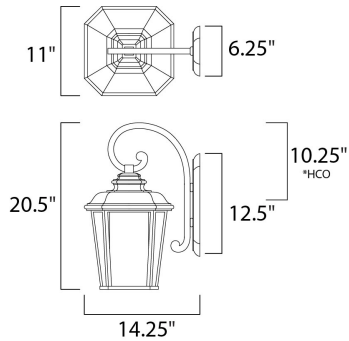

PRODUCT DESCRIPTION

MEASUREMENTS

DIMENSION : 11" W x 20.5" H x 14.25" Ext
BACK PLATE : 6.25" W x 12.5" H x 10.25" HCO
HANGING WEIGHT : 8.4 lb

LAMPING

INPUT VOLTAGE : 120V
LUMENS : 1,100 Rated
BULB : 1 x 12W LED GU24 (Included), 12W Total
DIMMABLE : Triac CL
CRI : 80+ CRI
COLOR_TEMP : 3000K

FINISHES OPTION

Black Oxide BO

GLASS

Weathered Frost WF

MATERIAL

Die Cast Aluminum

RATINGS

Wet Location
GU24

ADDITIONAL

RATED LIFE 25000 Hours
OPERATING TEMPERATURE:
-20°C (-4°F), 40°C (104°F)

Always consult a qualified electrician before installing any lighting product.