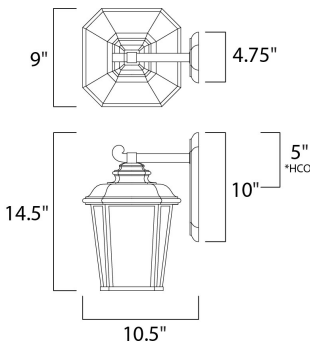

PRODUCT DESCRIPTION

MEASUREMENTS

DIMENSION : 9" W x 14.5" H x 10.5" Ext
BACK PLATE : 4.75" W x 10" H x 5" HCO
HANGING WEIGHT : 5.5 lb

LAMPING

INPUT VOLTAGE : 120V
LUMENS : 1,100 Rated
BULB : 1 x 12W LED LED , 12W Total
BULB INCLUDED : (Included)
DIMMABLE : Triac CL
CRI : 80+ CRI
COLOR_TEMP : 3000K

FINISHES OPTION

Black Oxide

GLASS

Weathered Frost WF

MATERIAL

Die Cast Aluminum

RATINGS

Wet Location

ADDITIONAL

RATED LIFE 25000 Hours
OPERATING TEMPERATURE:
-20°C (-4°F), 40°C (104°F)

Always consult a qualified electrician before installing any lighting product.