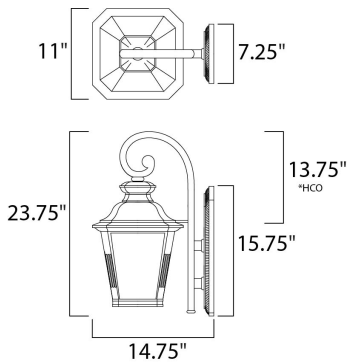

PRODUCT DESCRIPTION

MEASUREMENTS

DIMENSION : 11" W x 23.75" H x 14" Ext
BACK PLATE : 7.25" W x 15.75" H x 13.75" HCO
HANGING WEIGHT : 9.39 lb

LAMPING

INPUT VOLTAGE : 120V
LUMENS : 1,100 Rated
BULB : 1 x 12W LED E26 Medium , 12W Total
BULB INCLUDED : (Included)
DIMMABLE :
CRI : 90+ CRI
COLOR_TEMP : 3000K

FINISHES OPTION

Bronze

GLASS

Frosted Seedy FS

MATERIAL

Die Cast Aluminum

RATINGS

cETLus
Wet Location
JA8 Bulb In

ADDITIONAL

RATED LIFE 25000 Hours
OPERATING TEMPERATURE:
-20°C (-4°F), 40°C (104°F)

Always consult a qualified electrician before installing any lighting product.