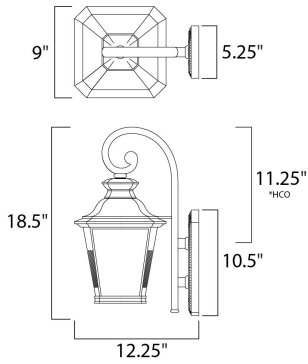

PRODUCT DESCRIPTION

MEASUREMENTS

DIMENSION : 9" W x 18.5" H x 12.25" Ext
BACK PLATE : 5.25" W x 10.5" H x 11.25" HCO
HANGING WEIGHT : 5.81 lb

LAMPING

INPUT VOLTAGE : 120V
LUMENS : 1,100 Rated
BULB : 1 x 12W LED E26 Medium , 12W Total
BULB INCLUDED : (Included)
DIMMABLE :
CRI : 90+ CRI
COLOR_TEMP : 3000K

FINISHES OPTION

Bronze

GLASS

Frosted Seedy FS

MATERIAL

Die Cast Aluminum

RATINGS

cETLus
Wet Location
JA8 Bulb In

ADDITIONAL

RATED LIFE 25000 Hours
OPERATING TEMPERATURE:
-20°C (-4°F), 40°C (104°F)

Always consult a qualified electrician before installing any lighting product.