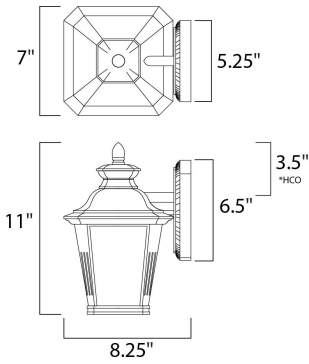

PRODUCT DESCRIPTION

MEASUREMENTS

DIMENSION : 7" W x 11" H x 8.25" Ext
BACK PLATE : 5.25" W x 6.5" H x 3.5" HCO
HANGING WEIGHT : 2.49 lb

LAMPING

INPUT VOLTAGE : 120V
LUMENS : 800 Rated
BULB : 1 x 9W LED E26 Medium , 9W Total
BULB INCLUDED : (Included)
DIMMABLE :
CRI : 90+ CRI
COLOR_TEMP : 3000K

FINISHES OPTION

Bronze

GLASS

Frosted Seedy FS

MATERIAL

Die Cast Aluminum

RATINGS

cETLus
Wet Location
JA8 Bulb In

ADDITIONAL

RATED LIFE 25000 Hours
OPERATING TEMPERATURE:
-20°C (-4°F), 40°C (104°F)

Always consult a qualified electrician before installing any lighting product.