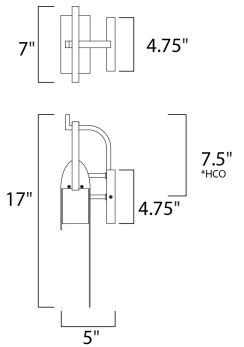

PRODUCT DESCRIPTION

A panel of aluminum is bent forward at the top and cradled by a bracket. A beautiful textured Rustic Forged finish is used in keeping with the pastoral design elements. Cleverly concealed inside the arch is a LED light source which sheds ample light to the surface below without forward glare.