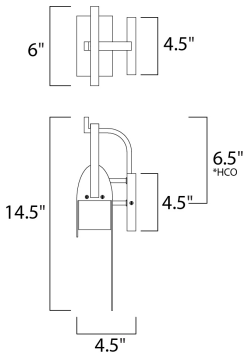

PRODUCT DESCRIPTION

A panel of aluminum is bent forward at the top and cradled by a bracket. A beautiful textured Rustic Forged finish is used in keeping with the pastoral design elements. Cleverly concealed inside the arch is a LED light source which sheds ample light to the surface below without forward glare.