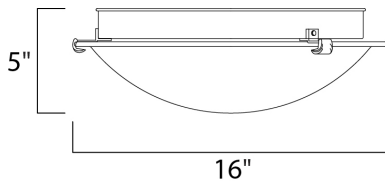

PRODUCT DESCRIPTION

Basic utility fixtures or Frost glass and White metal frames priced for budget applications where LED is very beneficial.

MEASUREMENTS

DIMENSION : 16" L x 16" W x 5" H
 CANOPY : 13.75" W x 1.5" H x 13.75" L
 HANGING WEIGHT : 4.63 lb