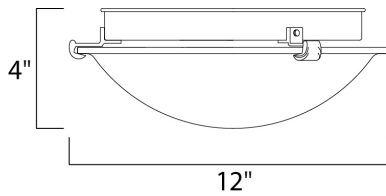

PRODUCT DESCRIPTION

Basic utility fixtures or Frost glass and White metal frames priced for budget applications where LED is very beneficial.

MEASUREMENTS

DIMENSION : 12" L x 12" W x 4" H
 CANOPY : 10" W x 1.5" H x 10" L
 HANGING WEIGHT : 2.9 lb