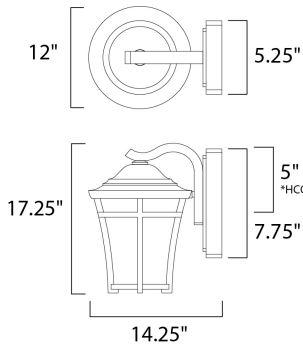

PRODUCT DESCRIPTION

MEASUREMENTS

DIMENSION : 12" W x 17.25" H x 14.25" Ext
BACK PLATE : 5.25" W x 7.75" H x 5" HCO
HANGING WEIGHT : 11 lb

LAMPING

INPUT VOLTAGE : 120V
LUMENS : 1,100 Rated
BULB : 1 x 12W LED E26 Medium , 12W Total
BULB INCLUDED : (Included)
DIMMABLE :
CRI : 90+ CRI
COLOR_TEMP : 3000K

FINISHES OPTION

Copper Oxide

GLASS

Lace LA

MATERIAL

Die Cast Aluminum

RATINGS

cETLus
Wet Location
For Outdoor

ADDITIONAL

RATED LIFE 25000 Hours
OPERATING TEMPERATURE:
-20°C (-4°F), 40°C (104°F)

Always consult a qualified electrician before installing any lighting product.