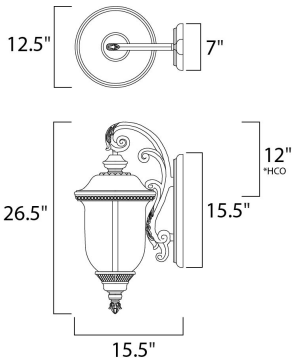

PRODUCT DESCRIPTION

MEASUREMENTS

DIMENSION : 12.5" W x 26.5" H x 15.5" Ext
BACK PLATE : 7" W x 15.5" H x 12" HCO
HANGING WEIGHT : 12.4 lb

LAMPING

INPUT VOLTAGE : 120V
LUMENS : 840 Rated
BULB : 1 x 12W LED PCB Integrated , 12W Total
BULB INCLUDED : (Integrated)
DIMMABLE : Triac CL
CRI : 80+ CRI
COLOR_TEMP : 3000K

FINISHES OPTION

Oriental Bronze

GLASS

Water Glass WG

MATERIAL

Aluminum

RATINGS

cETLus
Wet Location
For Outdoor DARKSKY

ADDITIONAL

RATED LIFE 25000 Hours
OPERATING TEMPERATURE:
-20°C (-4°F), 40°C (104°F)

Always consult a qualified electrician before installing any lighting product.