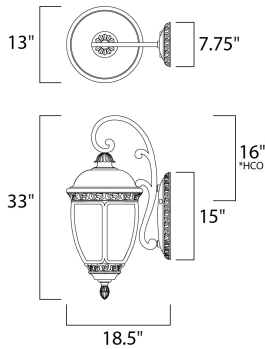

PRODUCT DESCRIPTION

MEASUREMENTS

DIMENSION : 13" W x 33" H x 18.5" Ext
BACK PLATE : 7.5" W x 15" H x 16" HCO
HANGING WEIGHT : 13.6 lb

LAMPING

INPUT VOLTAGE : 120V
LUMENS : 1,100 Rated
BULB : 1 x 12W LED LED , 12W Total
BULB INCLUDED : (Included)
DIMMABLE : Triac CL
CRI : 80+ CRI
COLOR_TEMP : 3000K

FINISHES OPTION

Sienna

GLASS

Snow Flake SF

MATERIAL

Die Cast Aluminum

RATINGS

Wet Location

ADDITIONAL

RATED LIFE 25000 Hours
OPERATING TEMPERATURE:
-20°C (-4°F), 40°C (104°F)

Always consult a qualified electrician before installing any lighting product.