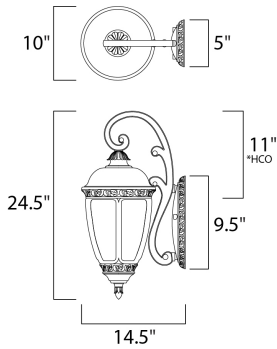

PRODUCT DESCRIPTION

MEASUREMENTS

DIMENSION : 10" W x 24.5" H x 14.5" Ext
BACK PLATE : 4.75" W x 9.5" H x 11" HCO
HANGING WEIGHT : 6.71 lb

LAMPING

INPUT VOLTAGE : 120V
LUMENS : 1,100 Rated
BULB : 1 x 12W LED LED , 12W Total
BULB INCLUDED : (Included)
DIMMABLE : Triac CL
CRI : 80+ CRI
COLOR_TEMP : 3000K

FINISHES OPTION

Sienna

GLASS

Snow Flake SF

MATERIAL

Die Cast Aluminum

RATINGS

Wet Location

ADDITIONAL

RATED LIFE 25000 Hours
OPERATING TEMPERATURE:
-20°C (-4°F), 40°C (104°F)

Always consult a qualified electrician before installing any lighting product.