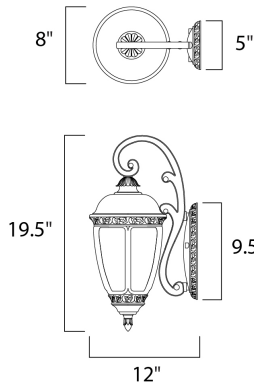

PRODUCT DESCRIPTION

MEASUREMENTS

DIMENSION : 8" W x 19.5" H x 12" Ext
 BACK PLATE : 4.75" W x 9.5" H x 9.75" HCO
 HANGING WEIGHT : 5.28 lb

LAMPING

INPUT VOLTAGE : 120V
 LUMENS : 800 Rated
 BULB : 1 x 9W LED LED , 9W Total
 BULB INCLUDED : (Included)
 DIMMABLE : Triac CL
 CRI : 80+ CRI
 COLOR_TEMP : 3000K

FINISHES OPTION

 Sienna

GLASS

Snow Flake SF

MATERIAL

Die Cast Aluminum

RATINGS

Wet Location