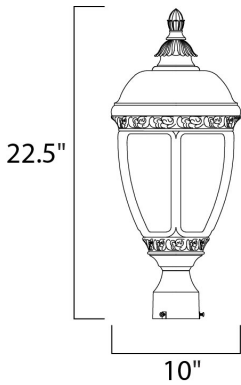

PRODUCT DESCRIPTION

MEASUREMENTS

DIMENSION : 10" W x 22.5" H
 HANGING WEIGHT : 6 lb

LAMPING

INPUT VOLTAGE : 120V
 LUMENS : 800 Rated
 BULB : 1 x 9W LED LED , 9W Total
 BULB INCLUDED : (Included)
 DIMMABLE : Triac CL
 CRI : 80+ CRI
 COLOR_TEMP : 3000K

FINISHES OPTION

 Sienna

GLASS

Snow Flake SF

MATERIAL

Die Cast Aluminum

RATINGS

Wet Location