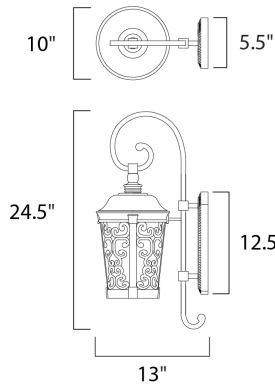

PRODUCT DESCRIPTION

MEASUREMENTS

DIMENSION : 10" W x 24.5" H x 13" Ext
 BACK PLATE : 5.5" W x 12.5" H x 12.5" HCO
 HANGING WEIGHT : 8.16 lb

LAMPING

LUMENS : 560 Rated
 BULB : 1 x 8W LED AC Integrated , 8W Total
 BULB INCLUDED : (Integrated)
 DIMMABLE :
 COLOR_TEMP : 3000K