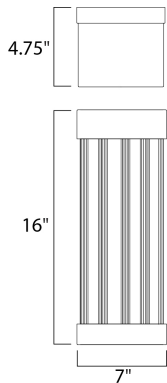

**MEASUREMENTS**

DIMENSION : 7" W x 16" H x 4.75" Ext  
 BACK PLATE : 7" W x 16" H x 8" HCO  
 HANGING WEIGHT : 10.93 lb

**LAMPING**

INPUT VOLTAGE : 120V  
 LUMENS : 960 Rated  
 BULB : 1 x 8W LED AC Integrated , 8W Total  
 BULB INCLUDED : (Integrated)  
 DIMMABLE : Yes  
 CRI : 90+ CRI  
 COLOR\_TEMP : 3000K  
 LIGHTING\_DIRECTION : Down